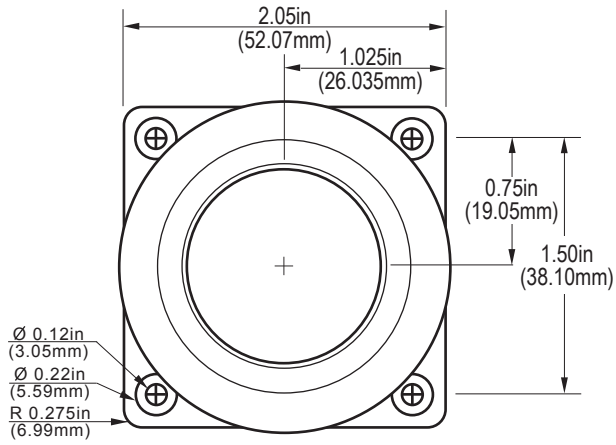

HFX SERIES II MODEL 1100 OPTION 0

TOP VIEW

SIDE VIEW

BOTTOM VIEW

CH PRODUCTS

970 Park Center Drive, Vista, CA 92081
Tel: 760-598-2518 ♦ Fax: 760-598-2524
www.CHProducts.com

Tel.: (+34) 902 450 160
Fax: (+34) 902 433 088
ermec@ermec.com
www.ermec.com

TD067-12/07/07/NS