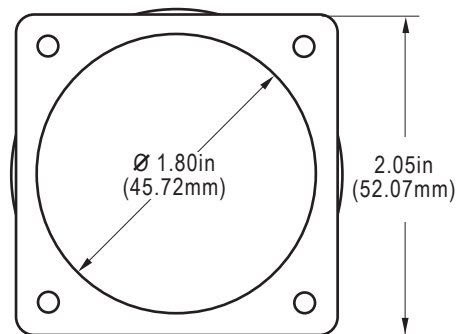

HFX SERIES II MODEL 1100 OPTION 0

TOP VIEW

SIDE VIEW

BOTTOM VIEW

CH PRODUCTS

970 Park Center Drive, Vista, CA 92081
Tel: 760-598-2518 ♦ Fax: 760-598-2524
www.CHProducts.com

Tel.: (+34) 902 450 160
Fax: (+34) 902 433 088
ermec@ermec.com
www.ermec.com