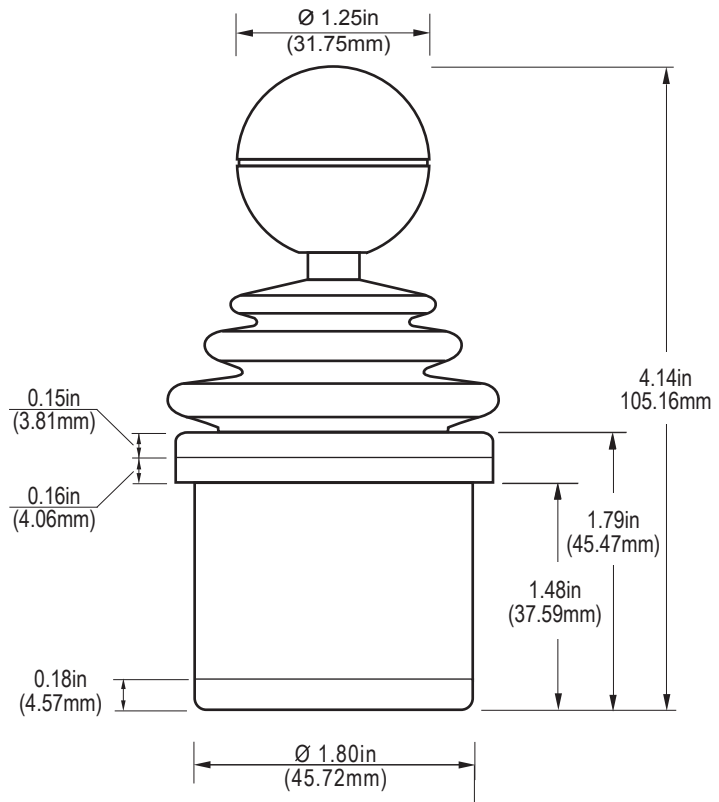

HFX SERIES II MODEL 1100 OPTION 0

TOP VIEW

SIDE VIEW

BOTTOM VIEW

CH PRODUCTS

970 Park Center Drive, Vista, CA 92081
Tel: 760-598-2518 ♦ Fax: 760-598-2524
www.CHProducts.com

Tel.: (+34) 902 450 160
Fax: (+34) 902 433 088
ermec@ermec.com
www.ermec.com

TD067-12/07/07/NS