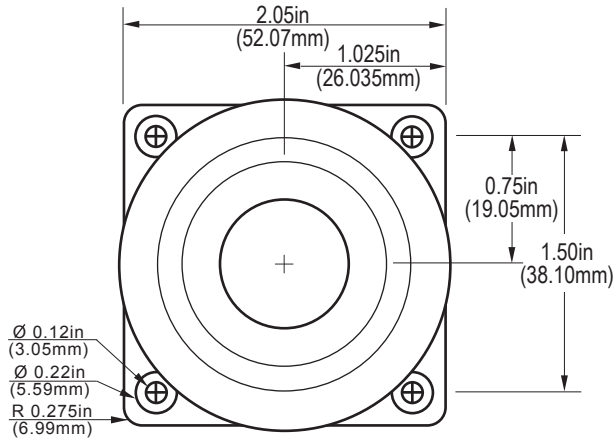

HFX SERIES II MODEL 1100 OPTION 1

TOP VIEW

SIDE VIEW

BOTTOM VIEW

CH PRODUCTS

970 Park Center Drive, Vista, CA 92081
 Tel: 760-598-2518 ♦ Fax: 760-598-2524
www.CHProducts.com

Tel.: (+34) 902 450 160
 Fax: (+34) 902 433 088
ermec@ermec.com
www.ermec.com

TD068-12/07/07/NS