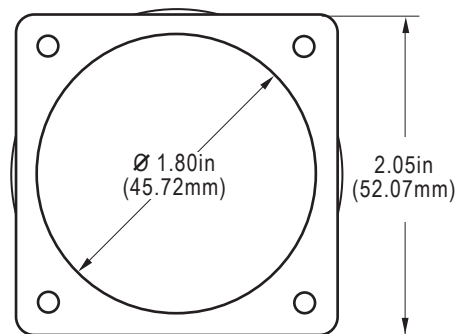

HFX SERIES II MODEL 1100 OPTION 1

TOP VIEW

SIDE VIEW

BOTTOM VIEW

CH PRODUCTS

970 Park Center Drive, Vista, CA 92081
 Tel: 760-598-2518 ♦ Fax: 760-598-2524
www.CHProducts.com

Tel.: (+34) 902 450 160
 Fax: (+34) 902 433 088
ermec@ermec.com
www.ermec.com