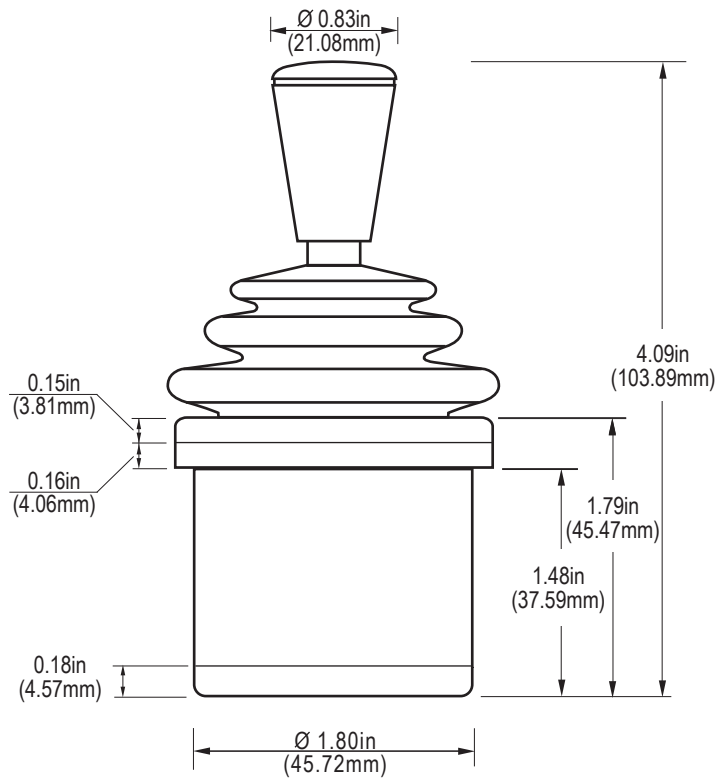

HFX SERIES II MODEL 1100 OPTION 1

TOP VIEW

SIDE VIEW

BOTTOM VIEW

CH PRODUCTS

970 Park Center Drive, Vista, CA 92081
 Tel: 760-598-2518 ♦ Fax: 760-598-2524
www.CHProducts.com

Tel.: (+34) 902 450 160
 Fax: (+34) 902 433 088
ermec@ermec.com
www.ermec.com

TD068-12/07/07/NS