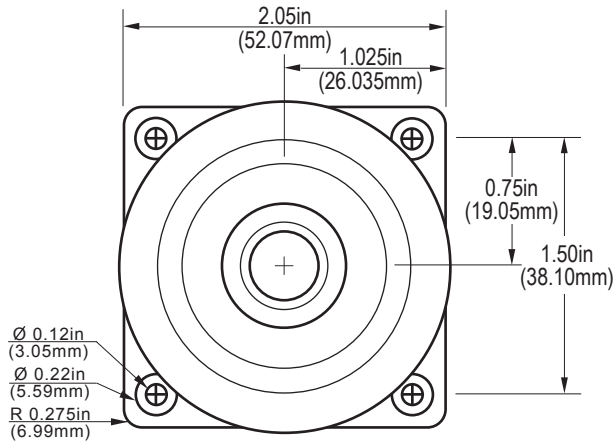

HFX SERIES II MODEL 1200 OPTION 2

TOP VIEW

SIDE VIEW

BOTTOM VIEW

CH PRODUCTS

970 Park Center Drive, Vista, CA 92081
Tel: 760-598-2518 ♦ Fax: 760-598-2524
www.CHProducts.com

Tel.: (+34) 902 450 160
Fax: (+34) 902 433 088
ermec@ermec.com
www.ermec.com

TD069-12/07/07/NS