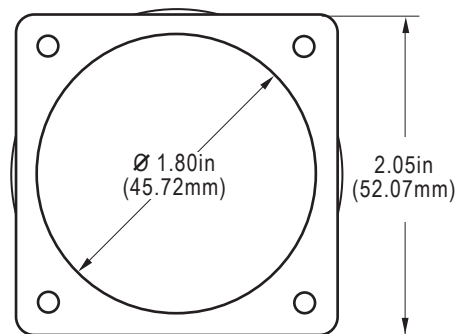

HFX SERIES II MODEL 1200 OPTION 2

TOP VIEW

SIDE VIEW

BOTTOM VIEW

CH PRODUCTS

970 Park Center Drive, Vista, CA 92081
Tel: 760-598-2518 ♦ Fax: 760-598-2524
www.CHProducts.com

Tel.: (+34) 902 450 160
Fax: (+34) 902 433 088
ermec@ermec.com
www.ermec.com