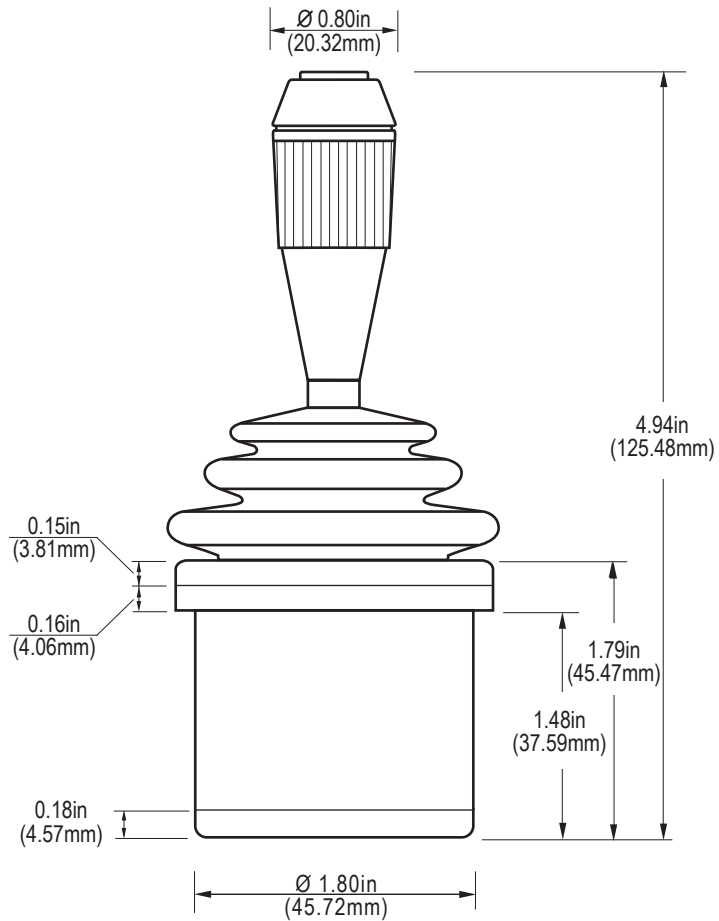

HFX SERIES II MODEL 1200 OPTION 2

TOP VIEW

SIDE VIEW

BOTTOM VIEW

CH PRODUCTS

970 Park Center Drive, Vista, CA 92081
Tel: 760-598-2518 ♦ Fax: 760-598-2524
www.CHProducts.com

Tel.: (+34) 902 450 160
Fax: (+34) 902 433 088
ermec@ermec.com
www.ermec.com

TD069-12/07/07/NS