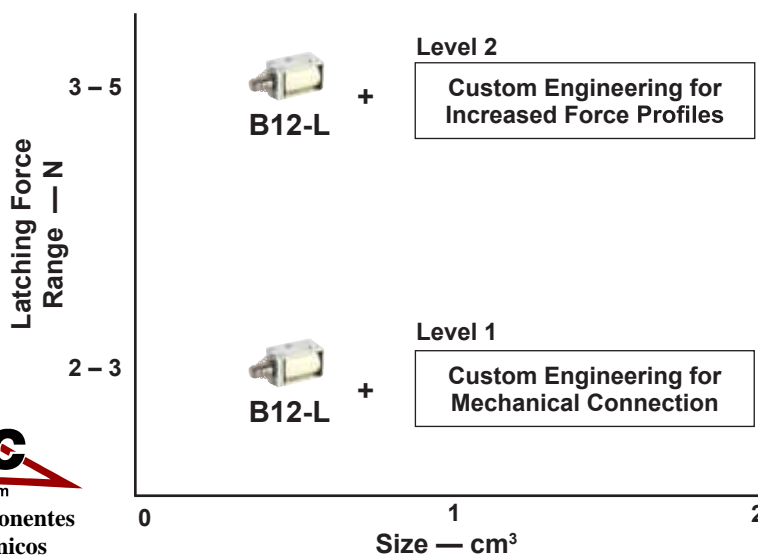

Custom Magnetic Latching Solenoids for Compact Locks

LEDEX