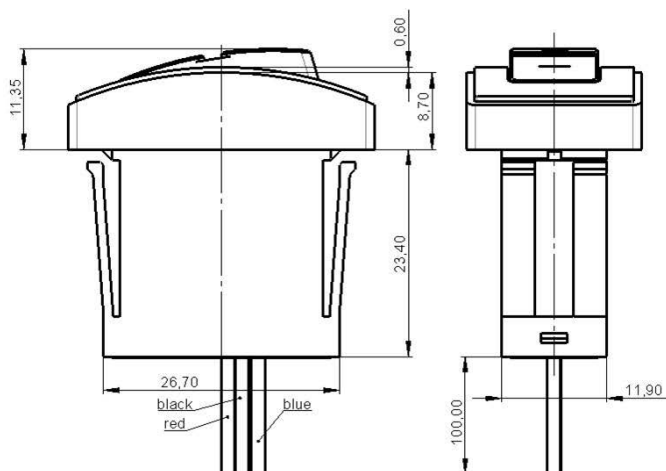

Rating 5V DC 1mA-10mA
30V DC 5A
250V AC 5A

Dimensions (mm) 34.80 x 34.75 x 19.90

Actuator Rockers in different shapes/colors

Approvals None

Preferred Range Switch

Ordering Reference	Illumination	Connector	Mounting	Rocker	Housing	Feature
V12-051-551	Without	Various 100mm wires	Snap in	Black	Black	Definitive Clip

Rating 5V DC 1mA-10mA
30V DC 5A
250V AC 5A

Dimensions (mm) 34.80 x 34.75 x 19.90

Actuator Rockers in different shapes/colors

Approvals None

Preferred Range Switch

Ordering Reference	Illumination	Connector	Mounting	Rocker/Frame	Housing	Feature
V12-051-501	Without	Various, 100mm wires	Snap in	Black/Black	Black	Definitive Clip, Positive Seal
V12-051-502	With	Various, 100mm wires	Snap in	Black/Black	Black	Definitive Clip, Positive Seal

Tough Seal Plus

Circuit diagram

Diagram of connection

Mounting frame

Defined panel thickness: 2,00mm ± 0,10mm

Assembly Instruction

For fitting of the switch press in the hatched area with force F=(depends on application)

Dimensions

ERMEC, S.L. BARCELONA
C/ Francès Teixidó, 22
08948-Badalona - SPAIN

Tel. +34 902 450 160
info@ermec.com
www.ermec.com

ERMEC, S.L. - MADRID
C/ Puerto Rico, 4
28222-Majadahonda-(Madrid)-SPAIN

bilbao@ermec.com
portugal@ermec.com