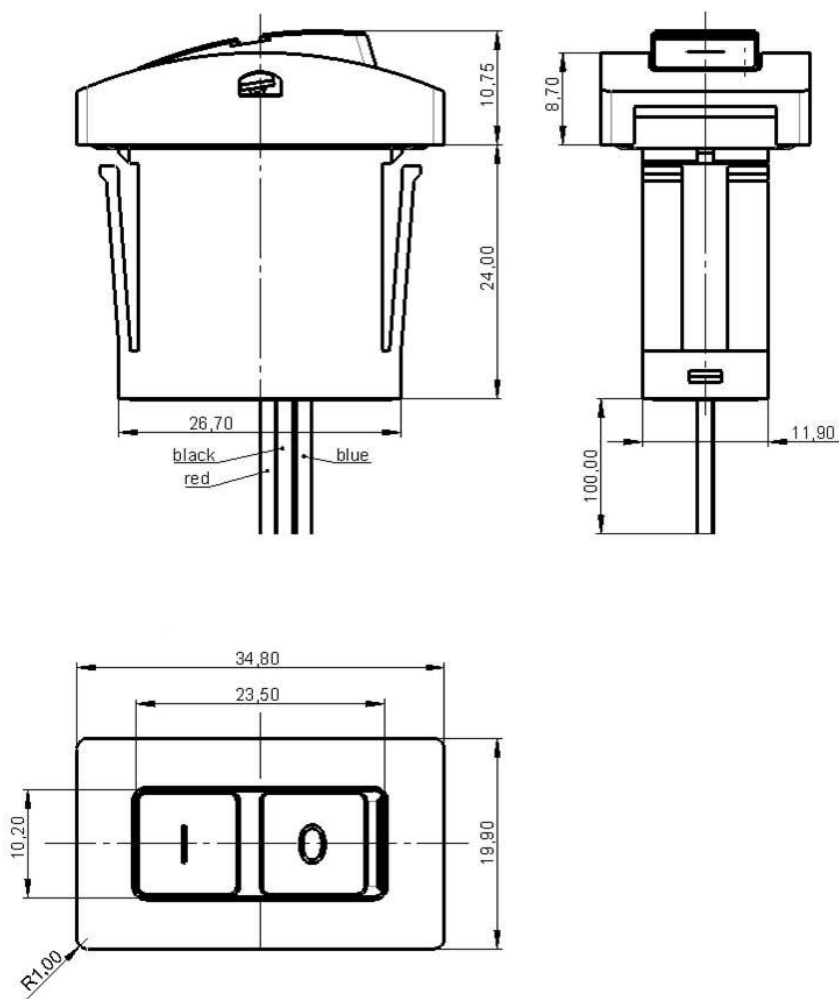

Rating 5V DC 1mA-10mA
30V DC 5A
250V AC 5A

Dimensions (mm) 34.80 x 34.75 x 19.90

Actuator Rockers in different shapes/colors

Approvals None

Preferred Range Switch

Ordering Reference	Illumination	Connector	Mounting	Rocker	Housing	Feature
V12-051-551	Without	Various 100mm wires	Snap in	Black	Black	Definitive Clip

Tough Seal

Circuit diagram

Diagram of connection

Mounting frame

Defined panel thickness: 2,00mm ± 0,10mm

Dimensions

ERMEC, S.L. BARCELONA
C/ Francesc Teixidó, 22
08918 Badalona SPAIN

Tel. +34 902 450 160
info@ermec.com
www.ermec.com

Rating 5V DC 1mA-10mA
30V DC 5A
250V AC 5A

Dimensions (mm) 34.80 x 34.75 x 19.90

Actuator Rockers in different shapes/colors

Approvals None

Preferred Range Switch

Ordering Reference	Illumination	Connector	Mounting	Rocker/Frame	Housing	Feature
V12-051-501	Without	Various, 100mm wires	Snap in	Black/Black	Black	Definitive Clip, Positive Seal
V12-051-502	With	Various, 100mm wires	Snap in	Black/Black	Black	Definitive Clip, Positive Seal