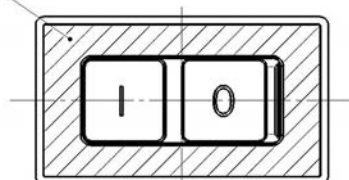

Rating 5V DC 1mA-10mA
30V DC 5A
250V AC 5A

Dimensions (mm) 34.80 x 34.75 x 19.90

Actuator Rockers in different shapes/colors

Approvals None

Preferred Range Switch

Ordering Reference	Illumination	Connector	Mounting	Rocker	Housing	Feature
V12-051-551	Without	Various 100mm wires	Snap in	Black	Black	Definitive Clip

Rating 5V DC 1mA-10mA
30V DC 5A
250V AC 5A

Dimensions (mm) 34.80 x 34.75 x 19.90

Actuator Rockers in different shapes/colors

Approvals None

Preferred Range Switch

Ordering Reference	Illumination	Connector	Mounting	Rocker/Frame	Housing	Feature
V12-051-501	Without	Various, 100mm wires	Snap in	Black/Black	Black	Definitive Clip, Positive Seal
V12-051-502	With	Various, 100mm wires	Snap in	Black/Black	Black	Definitive Clip, Positive Seal

Tough Seal Plus

Circuit diagram

Diagram of connection

Mounting frame

Defined panel thickness: 2,00mm ± 0,10mm

Assembly Instruction

For fitting of the switch press in the hatched area with force F=(depends on application)