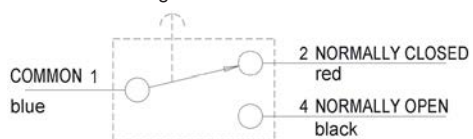

Tough Seal Plus

Circuit diagram

Diagram of connection