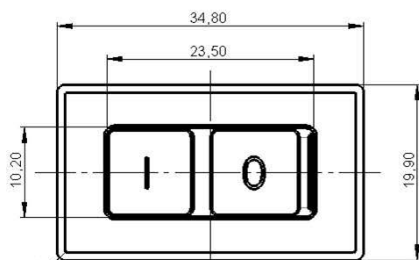

Rating 5V DC 1mA-10mA
30V DC 5A
250V AC 5A

Dimensions (mm) 34.80 x 34.75 x 19.90

Actuator Rockers in different shapes/colors

Approvals None

Preferred Range Switch

Ordering Reference	Illumination	Connector	Mounting	Rocker	Housing	Feature
V12-051-551	Without	Various 100mm wires	Snap in	Black	Black	Definitive Clip

Rating 5V DC 1mA-10mA
30V DC 5A
250V AC 5A

Dimensions (mm) 34.80 x 34.75 x 19.90

Actuator Rockers in different shapes/colors

Approvals None

Preferred Range Switch

Ordering Reference	Illumination	Connector	Mounting	Rocker/Frame	Housing	Feature
V12-051-501	Without	Various, 100mm wires	Snap in	Black/Black	Black	Definitive Clip, Positive Seal
V12-051-502	With	Various, 100mm wires	Snap in	Black/Black	Black	Definitive Clip, Positive Seal

Tough Seal Plus

Circuit diagram

Diagram of connection

Mounting frame

Defined panel thickness: 2,00mm ± 0,10mm

Assembly Instruction

For fitting of the switch press in the hatched area with force F=(depends on application)

Dimensions

ERMEC, S.L. BARCELONA
C/ Francès Teixidó, 22
08948-Badalona - SPAIN

Tel. +34 902 450 160
info@ermec.com
www.ermec.com

ERMEC, S.L. - MADRID
C/ Puerto Rico, 4
28222-Majadahonda-(Madrid)-SPAIN

bilbao@ermec.com
portugal@ermec.com