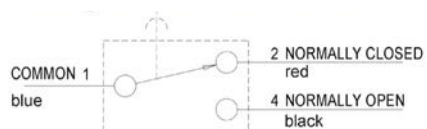

Tough Seal

Circuit diagram

Diagram of connection

Mounting frame

Defined panel thickness: 2,00mm ± 0,10mm

Dimensions

ERMEC, S.L. BARCELONA
C/ Francesc Teixidó, 22
08918 Badalona SPAIN

Tel. +34 902 450 160
info@ermec.com
www.ermec.com