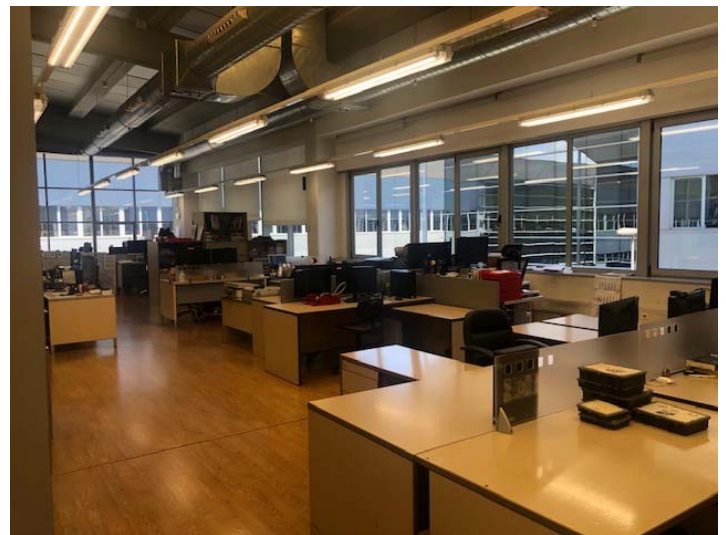

OMEGA FUSIBILI (ITALIA)

ITALY

1200 sqm. of commercial offices
4000 sqm. of automated
warehouse
4800 Pallet spaces
12000 Locations

ERMEC,SL (ESPAÑA Y PORTUGAL)

**SPAIN
AND PORTUGAL**

250 sqm. of commercial offices
450 sqm. of automated warehouse
450 Pallet spaces
700 Locations