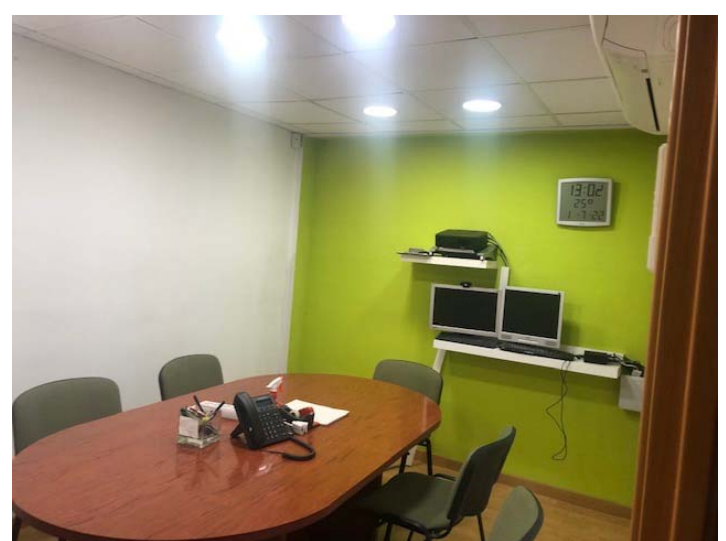

OMEGA FUSIBILI (ITALIA)

ITALY

1200 sqm. of commercial offices
4000 sqm. of automated
warehouse
4800 Pallet spaces
12000 Locations

ERMEC,SL (ESPAÑA Y PORTUGAL)

**SPAIN
AND PORTUGAL**

250 sqm. of commercial offices
450 sqm. of automated warehouse
450 Pallet spaces
700 Locations