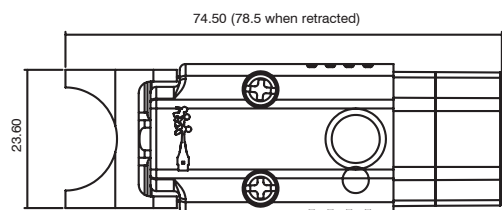

IEC
LOCK+
REWIREABLE

IEC LOCK+ C13 REWIREABLE LOCKING CONNECTOR

Technical Information

Cable Size

- 3C x 0.75mm
- 2 3C x 1.00mm
- 2 3C x 1.25mm
- 2 3C x 1.50mm
- 2 Max 3C x 14-18awg

Rating

- 10A Max / 250V~ (Europe)
- 15A Max / 250V~ (USA)

Test Information

Test Body: KEMA, UL,
Test Standard: KEMA-KEUR:
Certified: EN 60320-1:2001+A1:2007
UL 60320-1 / CSA C22.2 No. 60320-1

Patent Information

EU Patent No. EP14594121

ERMEC, S.L. BARCELONA
C/ Francesc Teixidó, 22
08918 Badalona SPAIN