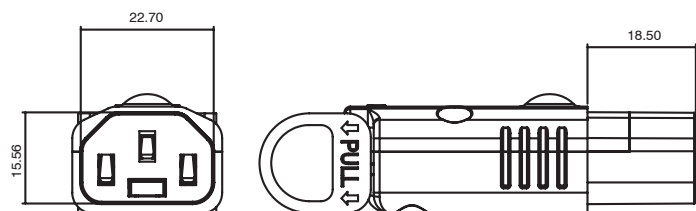

IEC
LOCK+
REWIREABLE

IEC LOCK+ C13 REWIREABLE LOCKING CONNECTOR

Technical Information

Cable Size

- 3C x 0.75mm
- 2 3C x 1.00mm
- 2 3C x 1.25mm
- 2 3C x 1.50mm
- 2 Max 3C x 14-18awg

Rating

- 10A Max / 250V~ (Europe)
- 15A Max / 250V~ (USA)

Test Information

Test Body: KEMA, UL,
Test Standard: KEMA-KEUR:
Certified: EN 60320-1:2001+A1:2007
UL 60320-1 / CSA C22.2 No. 60320-1

Patent Information

EU Patent No. EP14594121

ERMEC, S.L. BARCELONA
C/ Francesc Teixidó, 22
08918 Badalona SPAIN